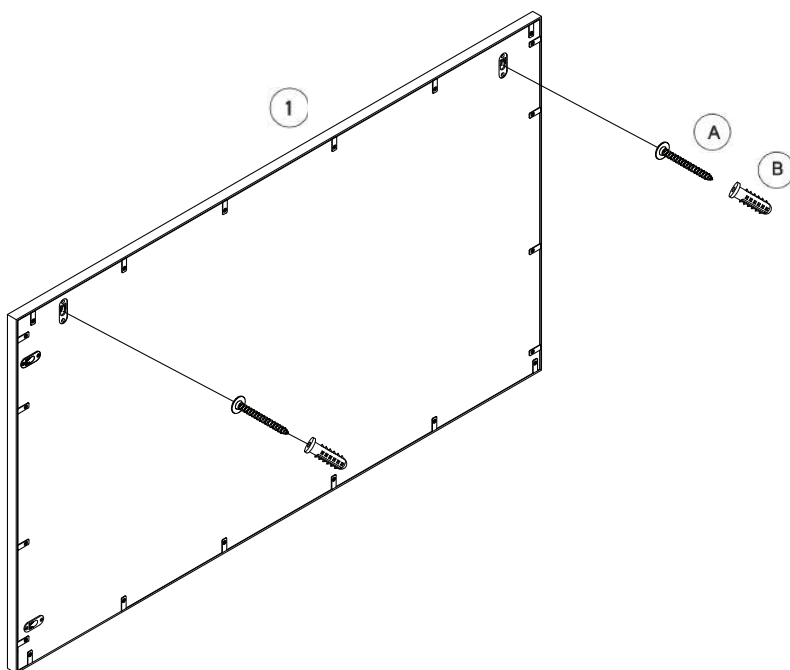

ISO 9001:2015
Reg. No. 000435-1-MY-1-QMS

fynd.
FURNITURE

1