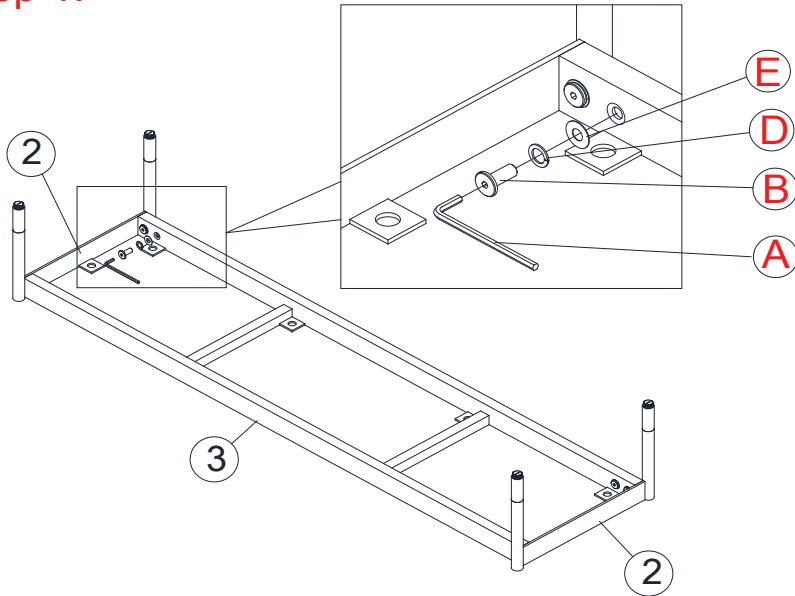

CAUTION
KEEP ALL THE PARTS OUT OF CHILDREN'S REACH.

ITEM	PHOTO	HAREWARE NAME	QTY
(A)		Allen key 4mm	1
(B)		Bolts (M8x20)	8
(C)		Bolts (M6x20)	10
(D)		Lock washers (Ø10xØ14)	18
(E)		Flat washers (Ø8xØ18)	18

ITEM	PHOTO	PARTS NAME	QTY
(1)		Main body	1
(2)		Leg	2
(3)		Frame	1

CODING
- 345028

ISO 9001:2015
Reg. No. 000435-1-MY-1-QMS

fyndfurniture.com

1

Step 1:

2

Step 2: