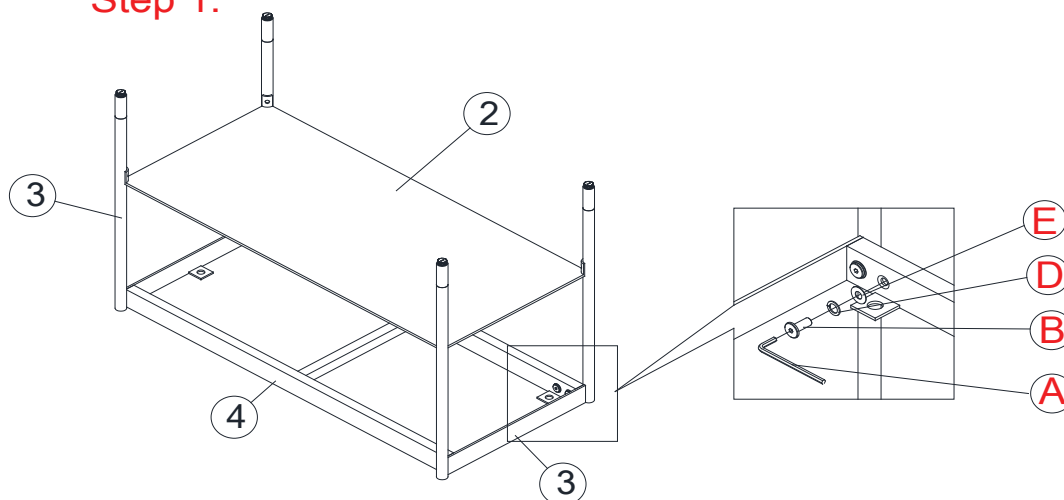

CAUTION

KEEP ALL THE PARTS OUT OF CHILDREN'S REACH.

ITEM	PHOTO	HAREWARE NAME	QTY
(A)		Allen key 4mm	1
(B)		Bolts (M8x20)	12
(C)		Bolts (M6x20)	6
(D)		Lock washers (Ø10xØ14)	18
(E)		Flat washers (Ø8xØ18)	18

ITEM	PHOTO	PARTS NAME	QTY
(1)		Main body	1
(2)		Shelf	1
(3)		Leg	2
(4)		Frame	1

CODING
- 343030

ISO 9001:2015
Reg. No. 000435-1-MY-1-QMS

fyndfurniture.com

1

Step 1:

2

Step 2: