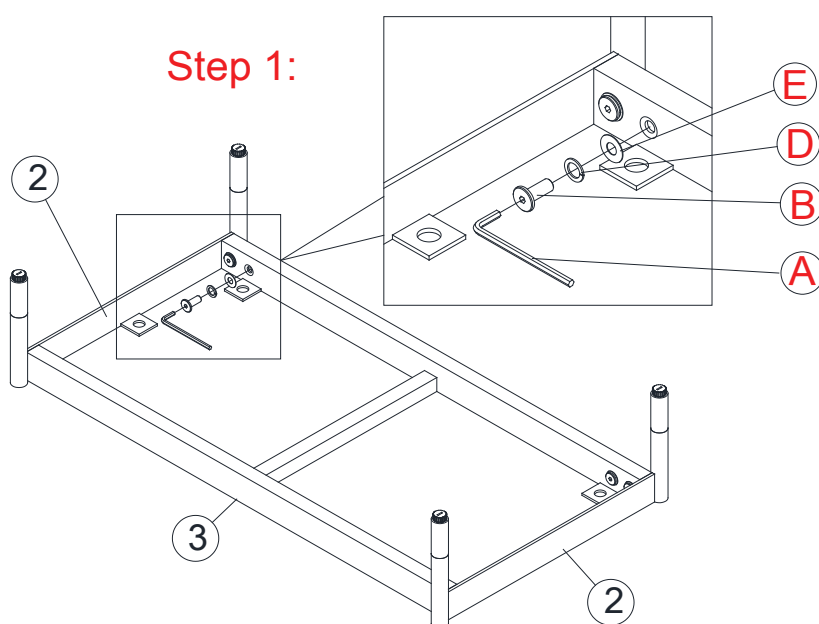

CAUTION
KEEP ALL THE PARTS OUT OF CHILDREN'S REACH.

ITEM	PHOTO	HAREWARE NAME	QTY
(A)		Allen key 4mm	1
(B)		Bolts (M8x20)	8
(C)		Bolts (M6x20)	6
(D)		Lock washers (Ø10xØ14)	14
(E)		Flat washers (Ø8xØ18)	14

ITEM	PHOTO	PARTS NAME	QTY
(1)		Main body	1
(2)		Leg	2
(3)		Frame	1

CODING
- 343028

ISO 9001:2015
Reg. No. 000435-1-MY-1-QMS

fyndfurniture.com

1

2