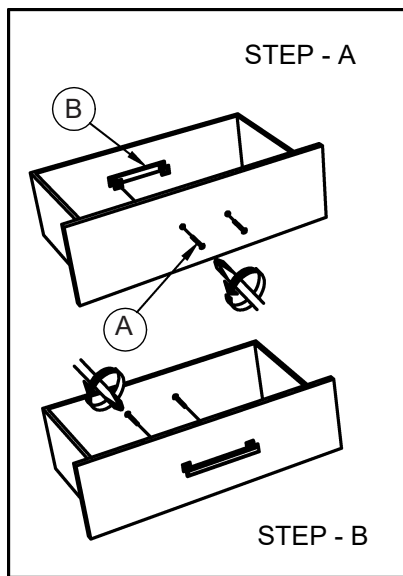

ISO 9001:2015
Reg. No. 000435-1-MY-1-QMS

fyndfurniture.com

1