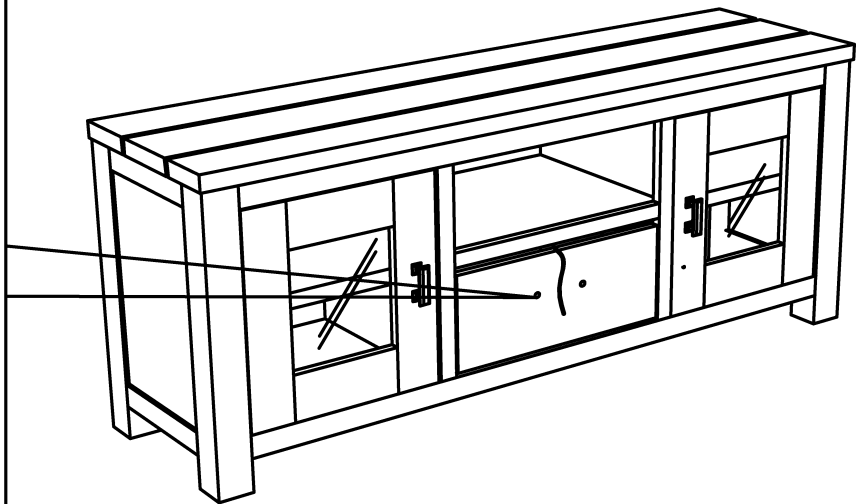

ISO 9001:2015
Reg. No. 000435-1-MY-1-QMS

fyndfurniture.com

1