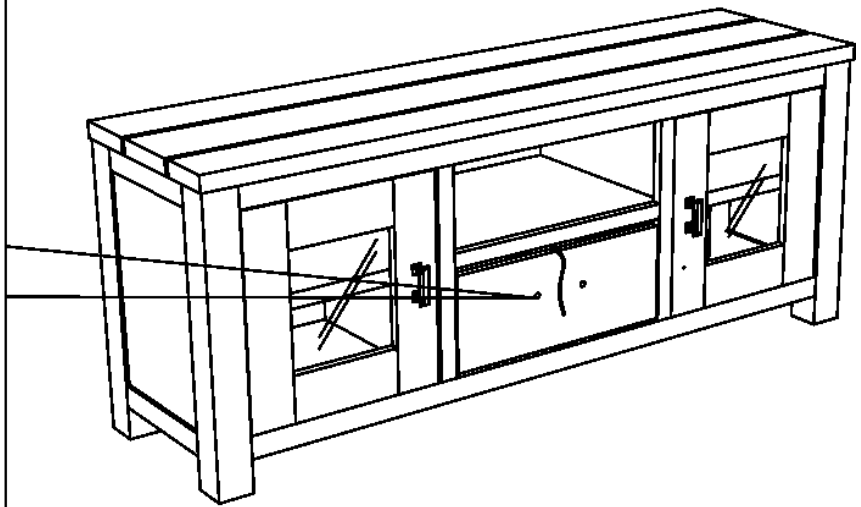

ISO 9001:2015
Reg. No. 000435-1-MY-1-QMS

fyndfurniture.com

1