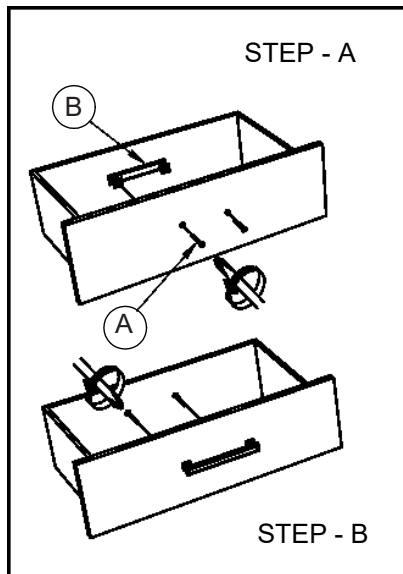

ISO 9001:2015
Reg. No. 000435-1-MY-1-QMS

fyndfurniture.com

1