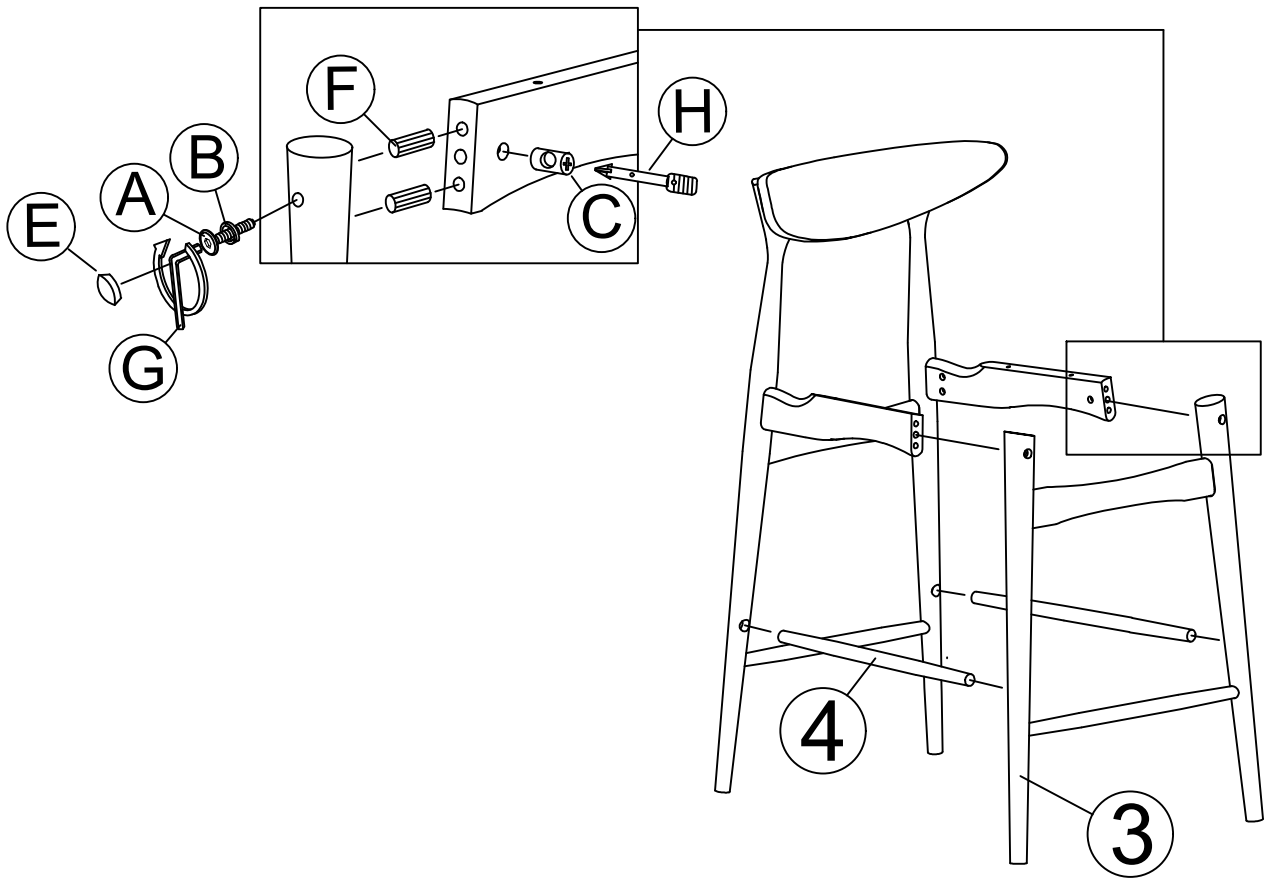

CAUTION
KEEP ALL THE PARTS OUT OF REACH OF CHILDREN .

ITEM	PHOTO	HAREWARE NAME	QTY
A		JCBC SCREW M6 x 70MM	6
B		SPRING WASHER M6	6
C		BARREL NUT M6	6
D		C/B SCREW M4 X 32MM	4
E		WOOD BUTTON 14.5	6
F		WOOD DOWEL M8 X 40MM	4
G		ALLEN KEY M4 X 100	1
H		SCREW DRIVER	1
I		C/B SCREW M4 X 38MM	4

ITEM	PHOTO	PARTS NAME	QTY
1		BACK LEG	1
2		SIDE RAIL	2
3		FRONT LEG	1
4		SIDE SUPPORT	2
5		SEAT	1

1

2

3