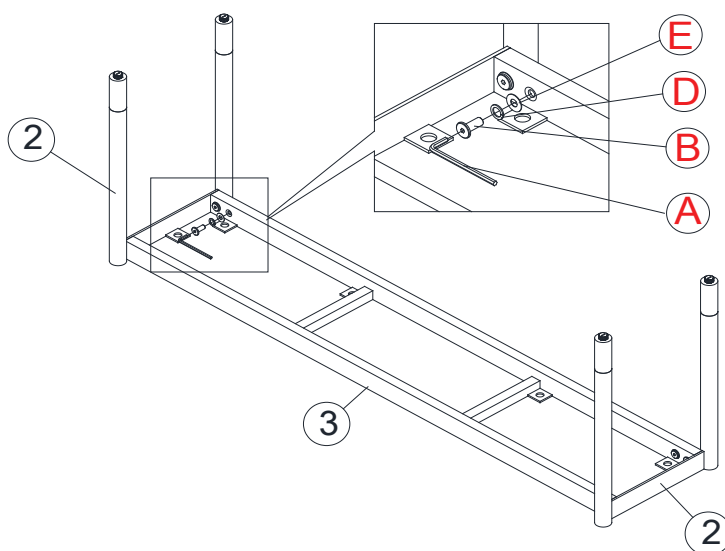

CAUTION
KEEP ALL THE PARTS OUT OF CHILDREN'S REACH.

ITEM	PHOTO	HAREWARE NAME	QTY
(A)		Allen key 4mm	1
(B)		Bolts (M8x20)	8
(C)		Bolts (M8x25)	10
(D)		Lock washers (Ø10xØ14)	18
(E)		Flat washers (Ø8xØ18)	18

ITEM	PHOTO	PARTS NAME	QTY
(1)		Bench Top	1
(2)		Leg	2
(3)		Frame	1

CODING
- 245002

ISO 9001:2015
Reg. No. 000435-1-MY-1-QMS

fyndfurniture.com

1

Step 1:

2

Step 2: