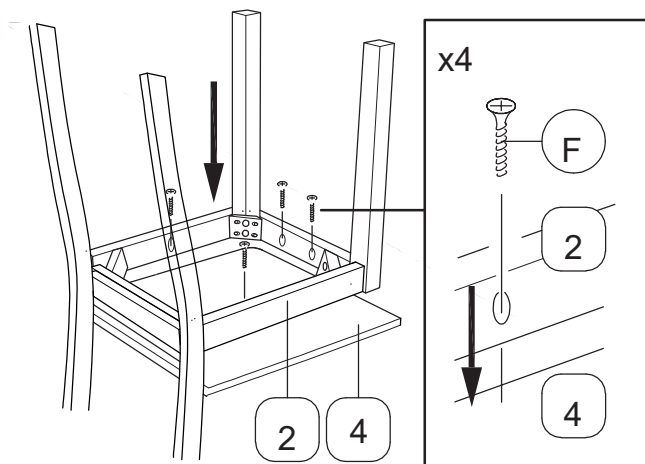

CAUTION
KEEP ALL THE PARTS OUT OF CHILDREN'S REACH.

ITEM	PHOTO	HARDWARE NAME	QTY
(A)		JCBC M6 x 80mm	8
(B)		JCBC M6 x 70mm	8
(C)		JCBC M6 x 35mm	2
(D)		M6 Spring Washer	18
(E)		M6 Flat Washer	18
(F)		CSK Screw M4 x 32mm	8
(G)		Allen Key M4	1

ITEM	PHOTO	PARTS NAME	QTY
(1)		Backrest	2
(2)		Box Seat	2
(3)		Front Leg	4
(4)		Wooden Slat/Cushion	2

CODING
241744

ISO 9001:2015
Reg. No. 00005-1-07-1-Q88

nesthouz.com

1

2

3

4