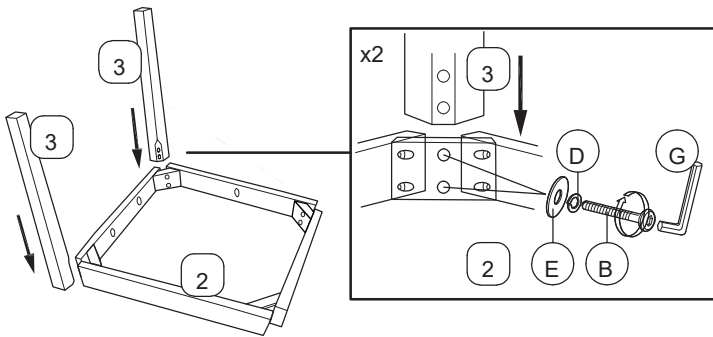

CAUTION
KEEP ALL THE PARTS OUT OF CHILDREN'S REACH.

ITEM	PHOTO	HARDWARE NAME	QTY
(A)		JCBC M6 x 80mm	8
(B)		JCBC M6 x 70mm	8
(C)		JCBC M6 x 35mm	2
(D)		M6 Spring Washer	18
(E)		M6 Flat Washer	18
(F)		CSK Screw M4 x 32mm	8
(G)		Allen Key M4	1

ITEM	PHOTO	PARTS NAME	QTY
(1)		Backrest	2
(2)		Box Seat	2
(3)		Front Leg	4
(4)		Wooden Slat/Cushion	2

CODING
241744

ISO 9001:2015
Reg. No. 00005-1-07-1-Q88

nesthouz.com

1

2

3

4