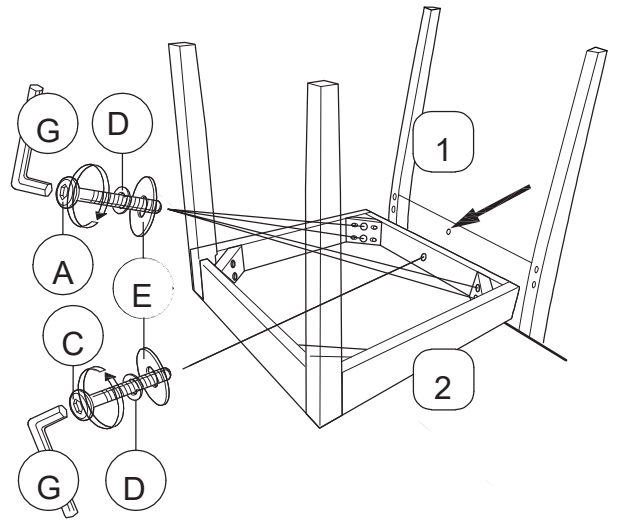

CAUTION
KEEP ALL THE PARTS OUT OF CHILDREN'S REACH.

ITEM	PHOTO	HARDWARE NAME	QTY
(A)		JCBC M6 x 80mm	8
(B)		JCBC M6 x 70mm	8
(C)		JCBC M6 x 35mm	2
(D)		M6 Spring Washer	18
(E)		M6 Flat Washer	18
(F)		CSK Screw M4 x 32mm	8
(G)		Allen Key M4	1

ITEM	PHOTO	PARTS NAME	QTY
(1)		Backrest	2
(2)		Box Seat	2
(3)		Front Leg	4
(4)		Wooden Slat/Cushion	2

CODING
241744

ISO 9001:2015
Reg. No. 00005-1-07-1-Q88

nesthouz.com

1

2

3

4