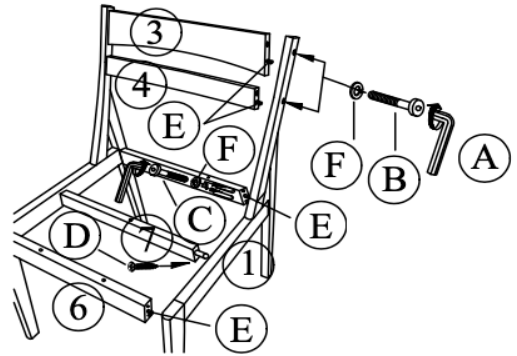

BLANE

ASSEMBLY GUIDE

CODING
- 241524
- 241525

ISO 9001:2015
Reg.No. 000435-1-MY-1-QMS

nesthouz.com

1

2

3

4