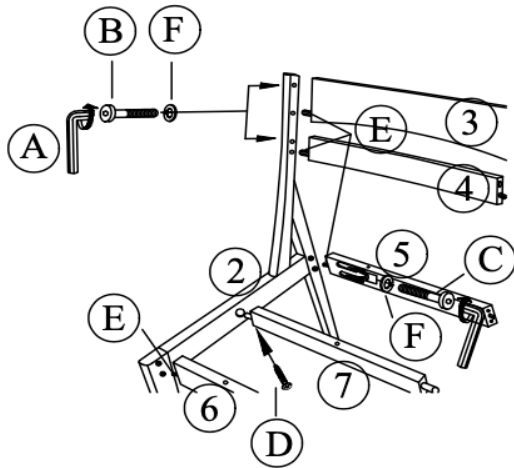

ISO 9001:2015
Reg.No. 000435-1-MY-1-QMS

nesthouz.com

1