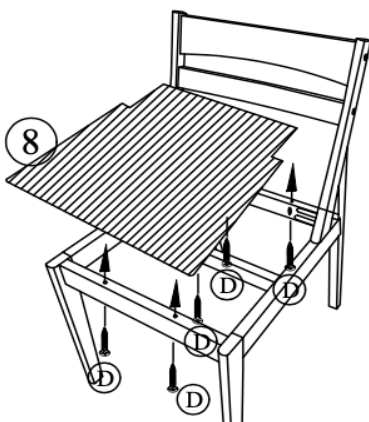

BLANE

ASSEMBLY GUIDE

CODING
- 241524
- 241525

ISO 9001:2015
Reg.No. 000435-1-MY-1-QMS

nesthouz.com

1

2

3

4