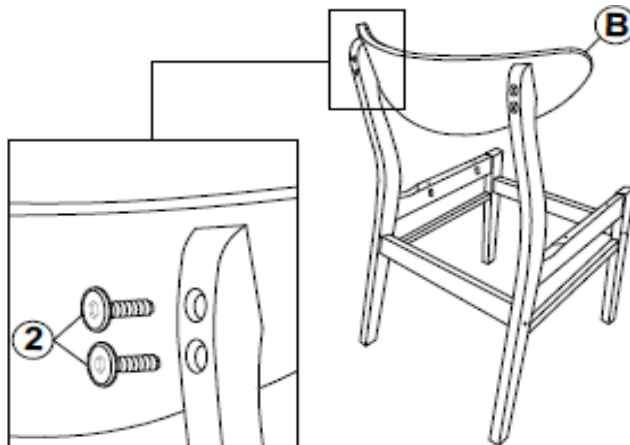

CODING

- 241506
- 241507
- 241508
- 241509

ISO 9001:2015
Reg. No. 000435-1-MY-1-QMS

nesthouz.com

Read the instruction carefully. Remove all the wrapping material, staples and straps from the carton. Refer to the hardware and furniture part list for guidance. Be sure that you have all the parts before you start assembling. Place all the wooden furniture part on a clean and flat soft surface, such as carpet or rubbermat to prevent from scratches.

CAUTION

KEEP ALL THE PARTS OUT OF REACH OF CHILDREN .

ITEM	PHOTO	HARDWARE NAME	QTY
1		JCBC SCREW M6X60MM	4
2		JCBC SCREW-W M7X25MM	4
3		WOOD DOWEL M10X40MM	4
4		BARREL BUT M6	4
5		C/B SCREW M4 X 32MM	4
6		ALLEN KEY M4	1

ITEM	PHOTO	PART NAME	QTY
A		LEG (L&R)	2
B		TOP	1
C		RAIL	2
D		SEAT	1

CODING

- 241506
- 241507
- 241508
- 241509

ISO 9001:2015
Reg. No. 000435-1-MY-1-QMS

nesthouz.com

1

2

3