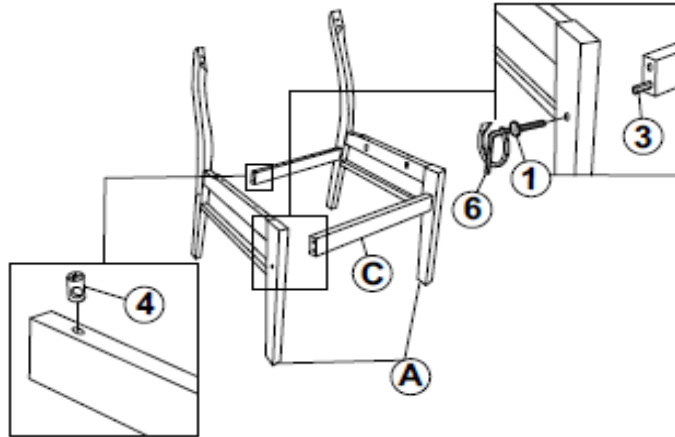

CAUTION

KEEP ALL THE PARTS OUT OF REACH OF CHILDREN .

ITEM	PHOTO	HARDWARE NAME	QTY
1		JCBC SCREW M6X60MM	4
2		JCBC SCREW-W M7X25MM	4
3		WOOD DOWEL M10X40MM	4
4		BARREL BUT M6	4
5		C/B SCREW M4 X 32MM	4
6		ALLEN KEY M4	1

ITEM	PHOTO	PART NAME	QTY
A		LEG (L&R)	2
B		TOP	1
C		RAIL	2
D		SEAT	1

CODING

- 241506
- 241507
- 241508
- 241509

ISO 9001:2015
Reg. No. 000435-1-MY-1-QMS

nesthouz.com

1

2

3