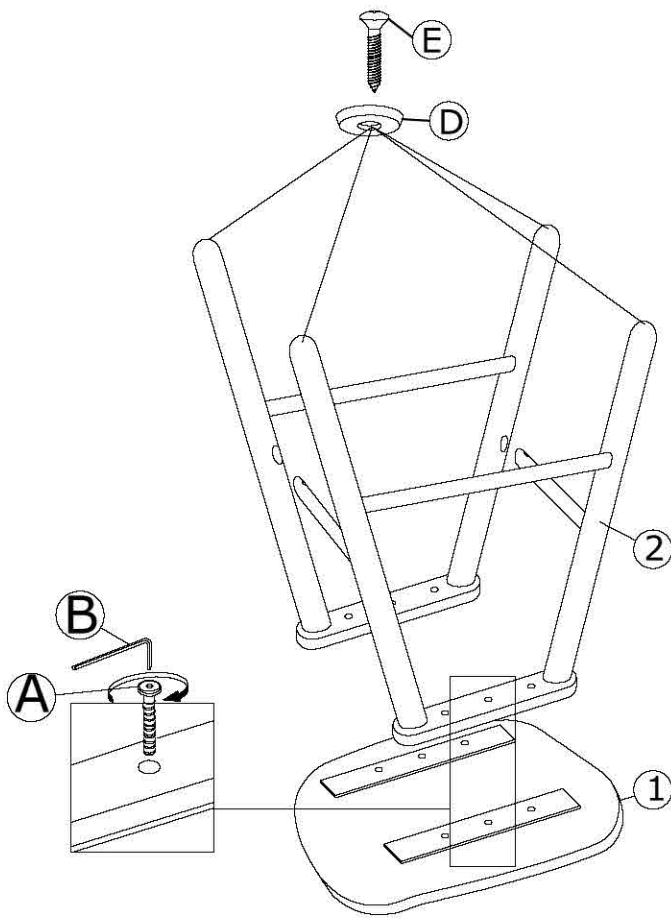

CODING

- 24092671
- 24092672
- 24092673
- 24092674

ISO 9001:2015
Reg. No. 000495-1-KEY-1-QMS

nesthouz.com

Read the instruction carefully. Remove all the wrapping material, staples and straps from the carton. Refer to the hardware and furniture part list for guidance. Be sure that you have all the parts before you start assembling. Place all the wooden furniture part on a clean and flat soft surface, such as carpet or rubbermat to prevent from scratches.

CAUTION

KEEP ALL THE PARTS OUT OF REACH OF CHILDREN.

ITEM	PHOTO	HARDWARE NAME	QTY
(A)		JCBB BOLT M6 X 30MM (BLACK)	6 (+1 extra)
(B)		ALLEN KEY M4 (BALL SHAPE)	1
(C)		PH M5 x 32MM (BLACK)	4 (+1 extra)
(D)		PVC STOPPER	4
(E)		SCREW 6 X 5/8	4

ITEM	PHOTO	PART NAME	QTY
(1)		CHAIR SEAT	1
(2)		CHAIR LEG	2
(3)		SUPPORT BAR	2

CODING

- 24092671
- 24092672
- 24092673
- 24092674

ISO 9001:2015
Reg. No. 000435-1-MY-1-Q&S

nesthouz.com

1

2