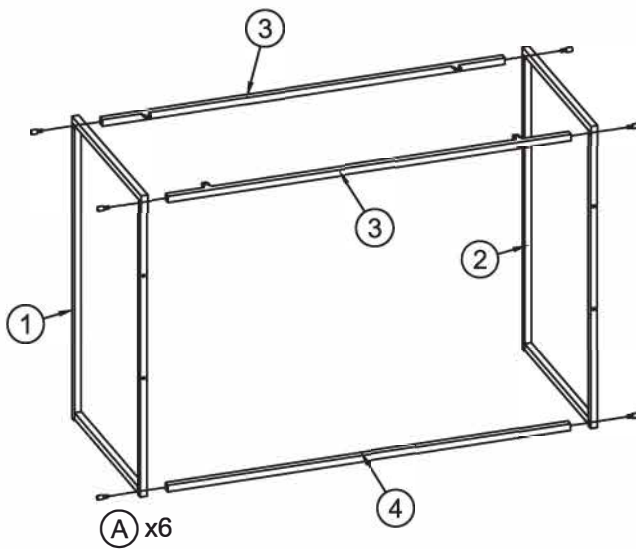

ISO 9001:2015
Reg.No. 000435-1-MY-1-QMS

LUOMA.COM

1